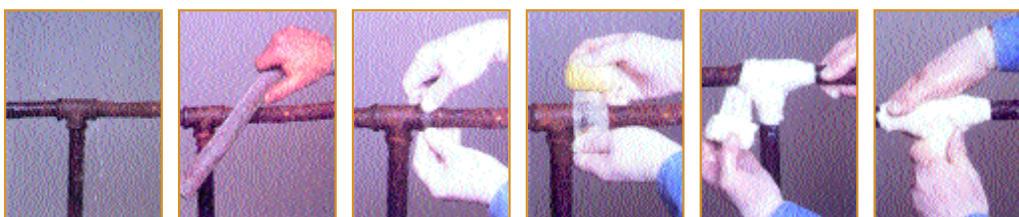

# Stop It® pipe repair system

This in-field repair system can be quickly applied without any tools, and cures hard in 30 minutes. It works on all metal and plastic lines and when cured has excellent chemical and abrasion resistance. Each kit contains a hand-mouldable epoxy to plug leaks, voids or cracks, and a water-activated repair tape to wrap and add strength to the seal.

Leaking Joint    Roughens surface    Apply FixStix™    Add Stop It®    Coverall leaks    Mould into shape

After 30 minutes cure will withstand up to 27 bar!

## Stop It® Pipe Repair System

- Repairs all metal or plastic pipes
- Fully cures in 30 minutes
- Can be applied underwater
- Pipe does not have to be clean or dry
- Excellent chemical resistance
- After cure, will withstand up to 27 bar pressure
- Complete kit including gloves